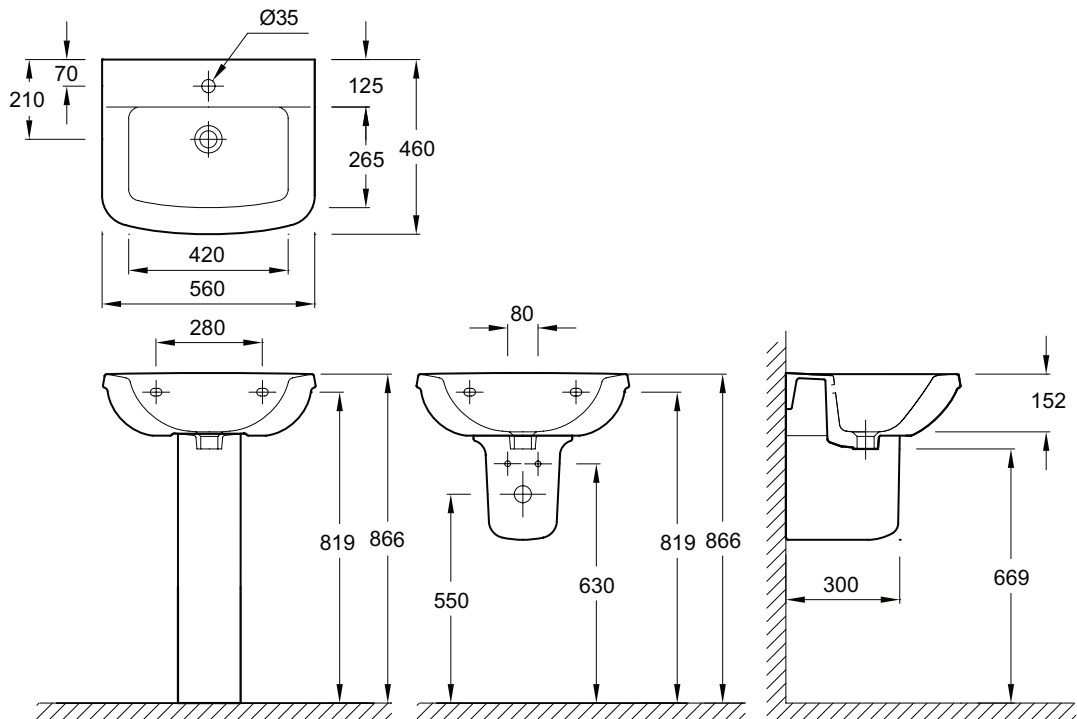

Panache 560 mm Washbasin 17155W

Product Description: Panache 560 mm washbasin, 1 tap hole

Recommended Items: 17153W-00 Full pedestal
17154W-00 Semi-pedestal

Product Dimensions: W560 x D460 mm

Colour/Finish: White

Dimensions (mm)

Kohler UK
Sales and Technical:
+44 (0) 844 571 0048 (Calls cost 7p per minute plus your phone company's access charge)
info@kohler.co.uk
www.KOHLER.co.uk

THE BOLD LOOK
OF **KOHLER**®